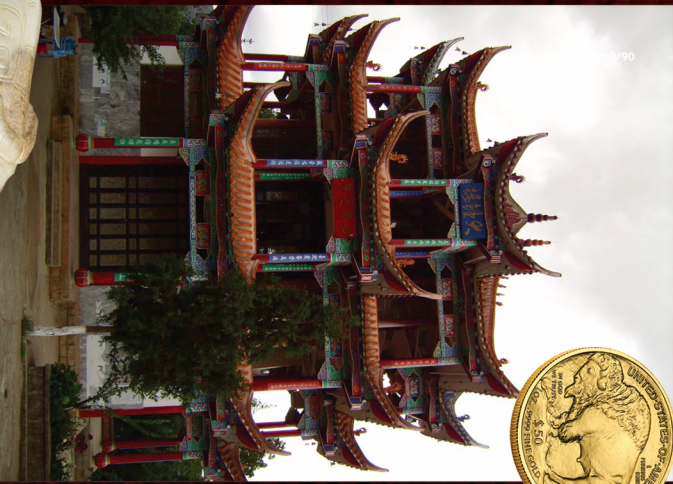

PARABANTH PHOTOGRAPHY, INC.

2009

A BIVALLY EVE

500Ft

PARABANTH PHOTOGRAPHY, INC.

2009

A BIVALLY EVE

500Ft